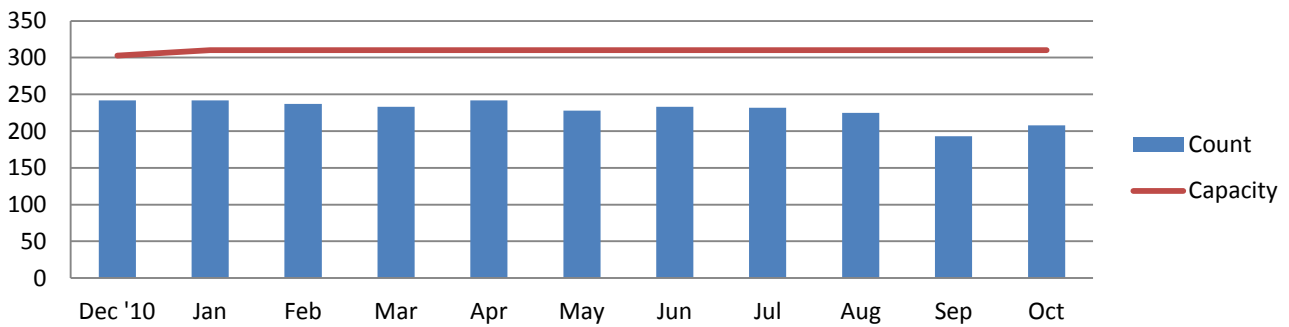

TH Family	Dec '10	Jan	Feb	Mar	Apr	May	Jun	Jul	Aug	Sep	Oct	Nov	Dec
Count	137	147	125	117	134	131	125	140	140	121	132	0	0
Capacity	262	263	263	263	263	263	263	263	263	263	263	0	0

Monthly One Night Counts Versus Capacity

ES Single (Capacity does not include Overflow)

ES Family

TH Single

TH Family