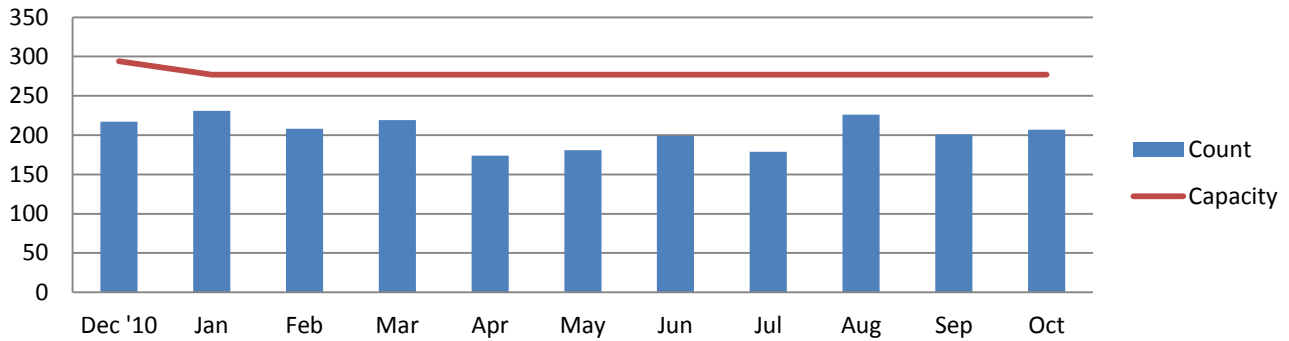

Monthly One Night Counts Versus Capacity

ES Single (Capacity does not include Overflow)

ES Family

TH Single

TH Family