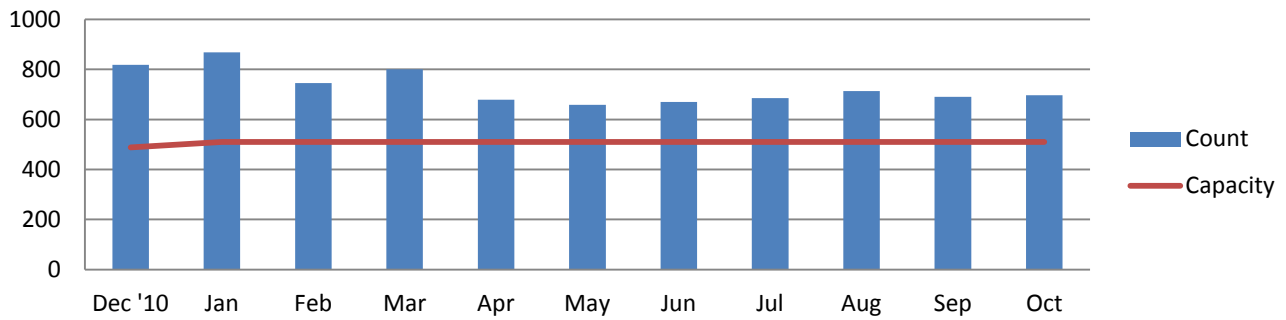

Monthly One Night Counts Versus Capacity

ES Single (Capacity does not include Overflow)